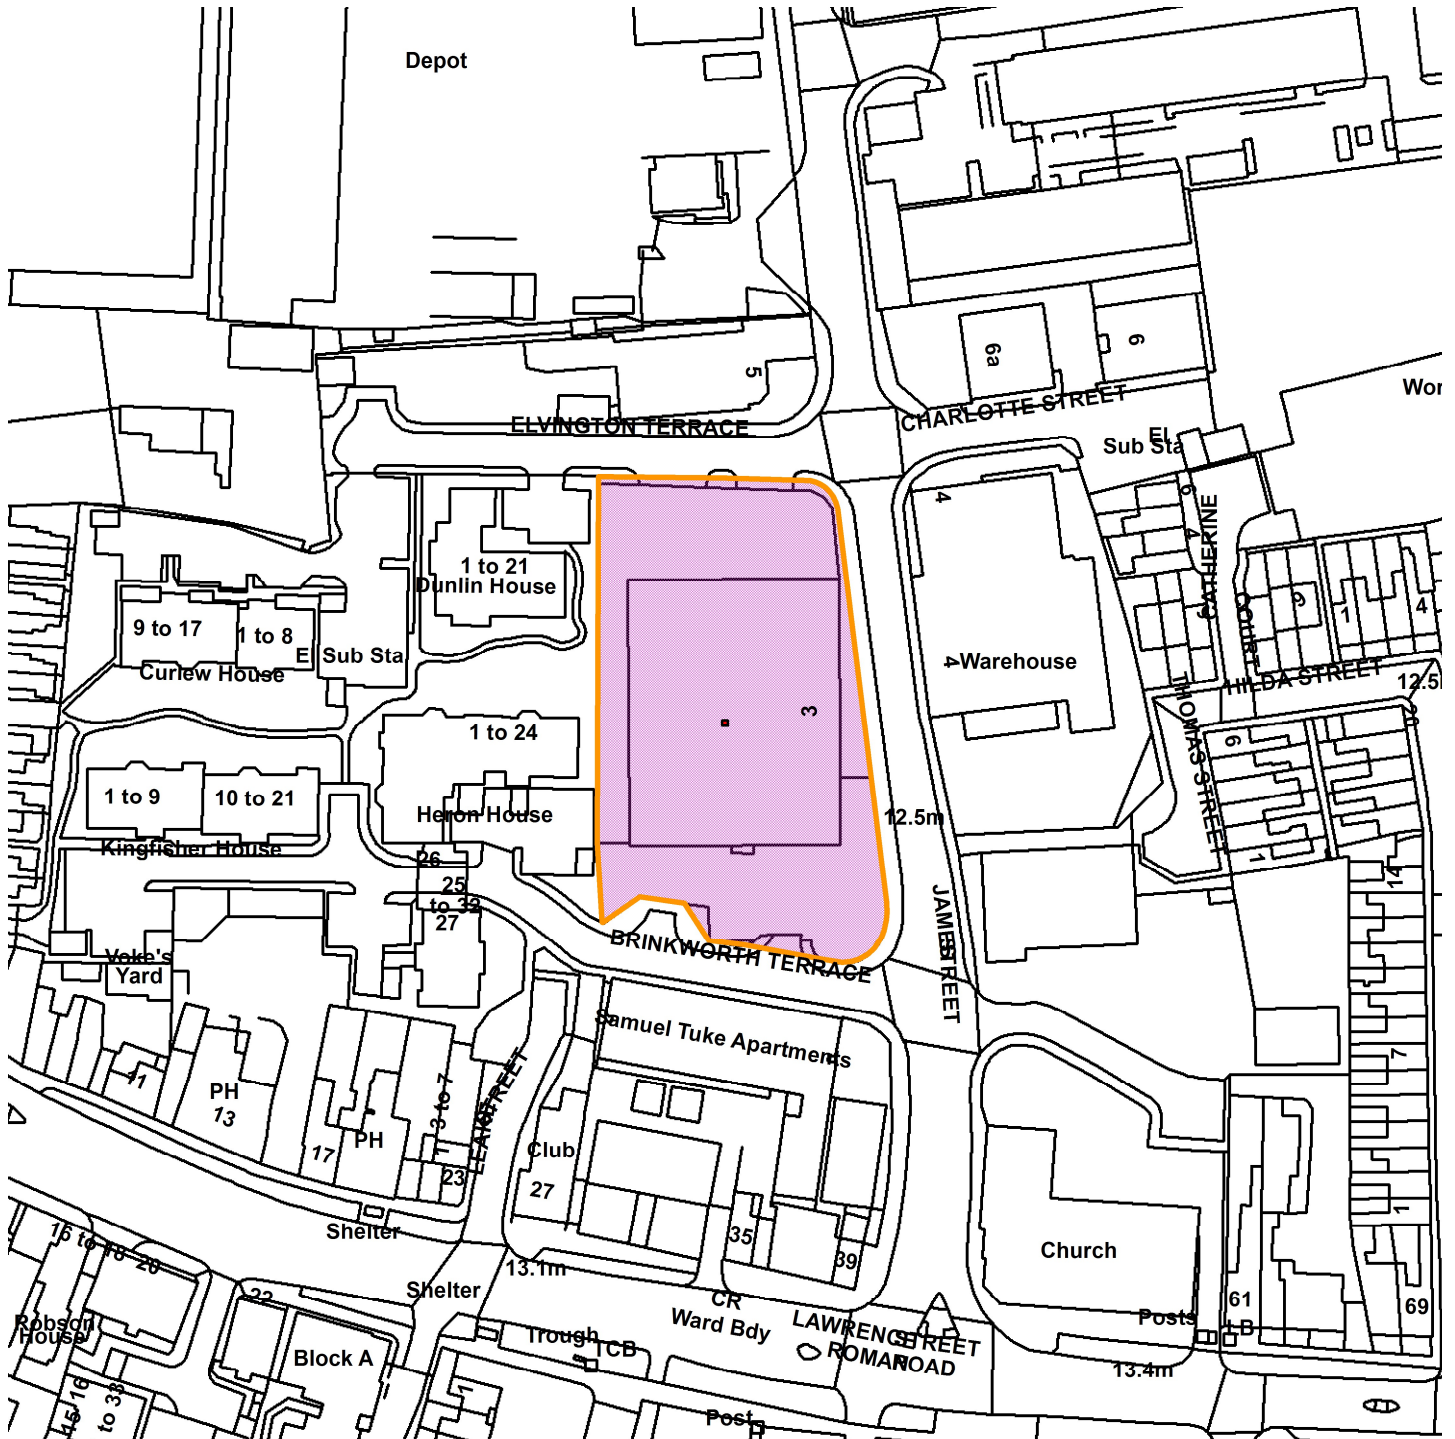

# 3 James Street York YO10 3WW

22/00367/FULM

GIS by ESRI (UK)

Scale : 1:1358

Reproduced from the Ordnance Survey map with the permission of the Controller of Her Majesty's Stationery Office © Crown Copyright 2000.

Unauthorised reproduction infringes Crown Copyright and may lead to prosecution or civil proceedings.

Produced using ESRI (UK)'s MapExplorer 2.0 - <http://www.esriuk.com>

<b>Organisation</b>	City of York Council
<b>Department</b>	Directorate of Place
<b>Comments</b>	Site Location Plan
<b>Date</b>	25 April 2022
<b>SLA Number</b>	